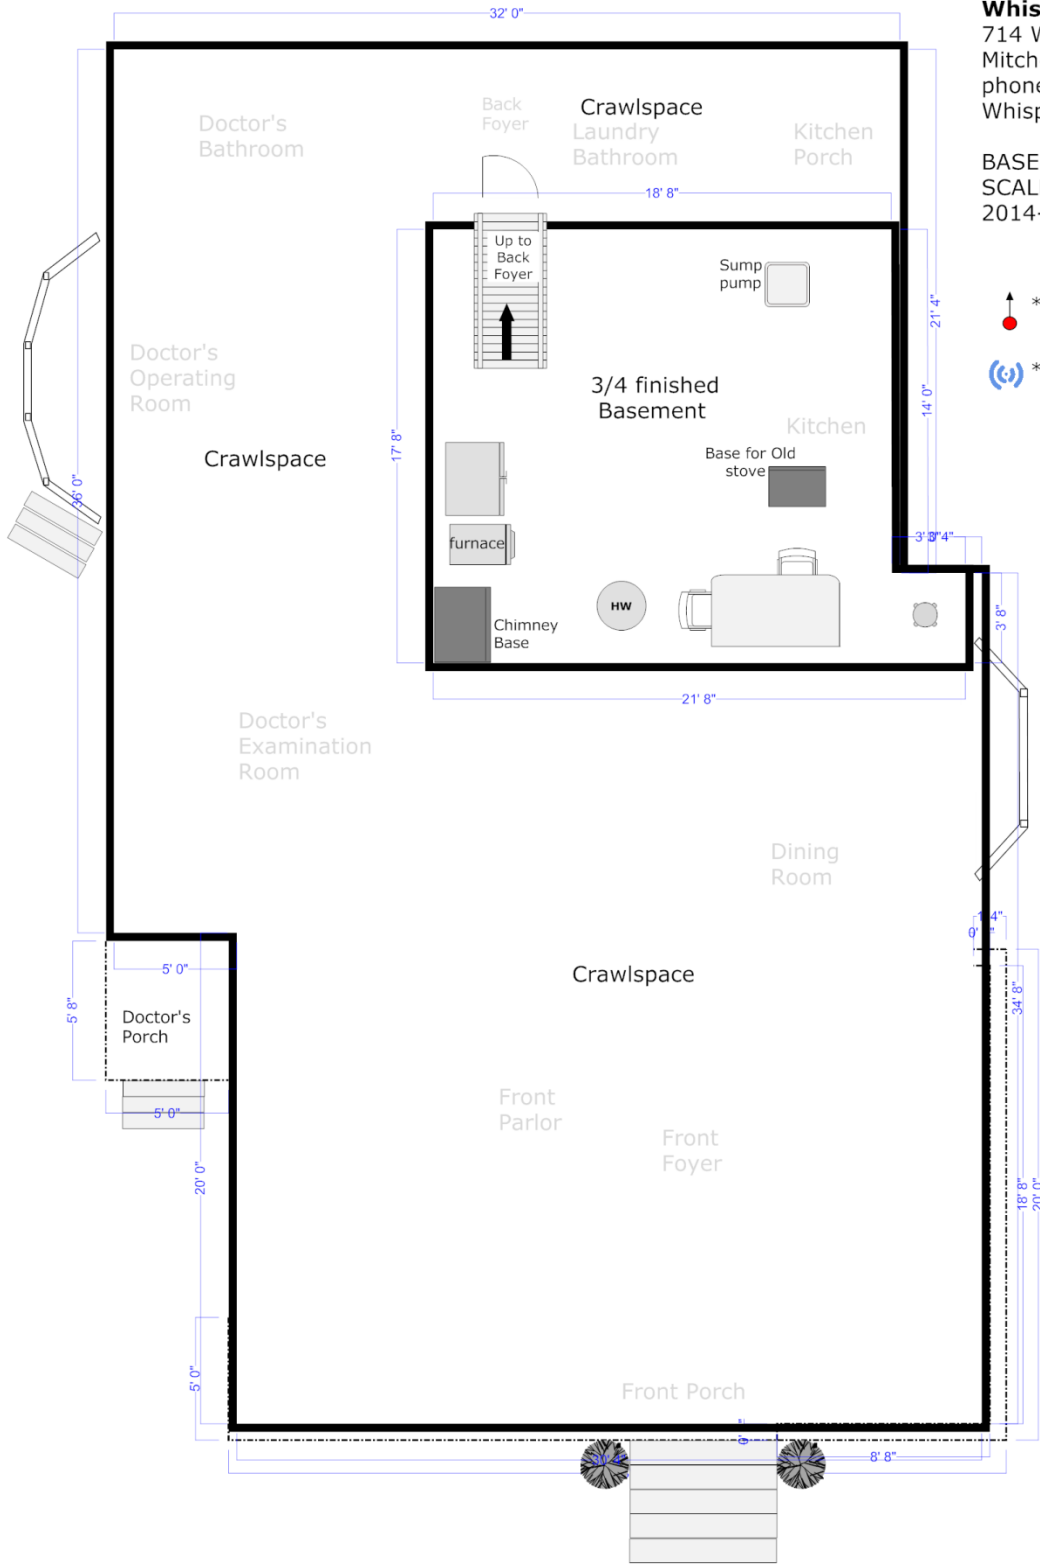

Basement

Whispers Estate
714 W Warren Street
Mitchell, IN 47446
phone: 855.557.7665
WhispersEstate@gmail.com

BASEMENT
SCALE: **NOT TO SCALE**
2014-04-20 18:45hrs

- Suggested location/direction for video recording devices.
- Indicates location of Wi-Fi router.