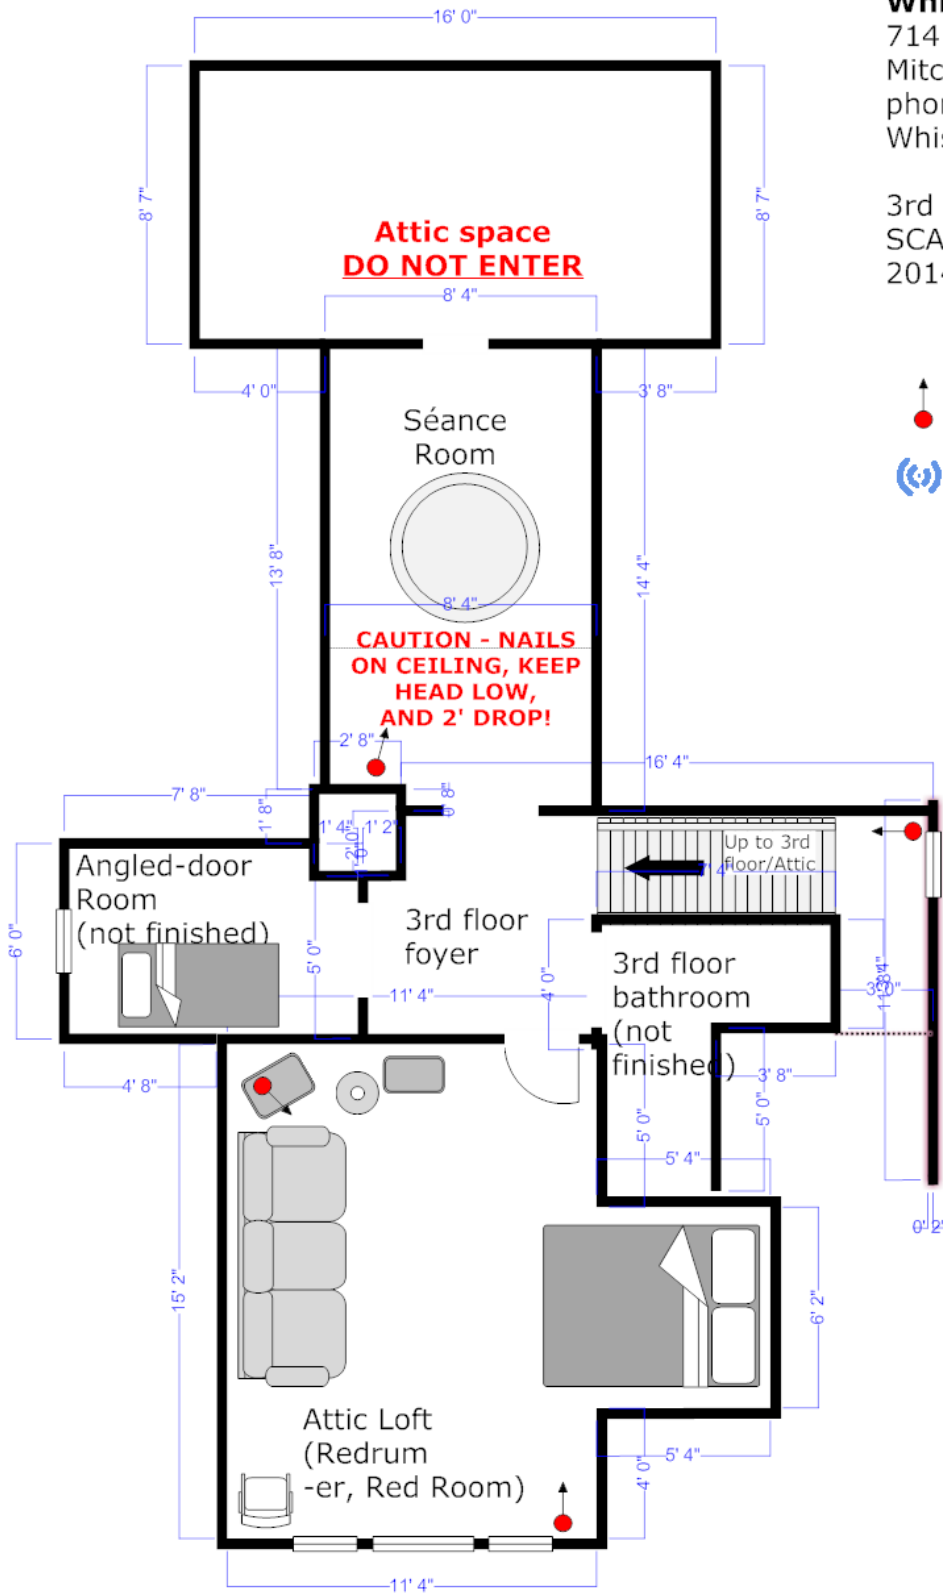

3rd Floor

Whispers Estate

714 W Warren Street
Mitchell, IN 47446
phone: 855.557.7665
WhispersEstate@gmail.com

3rd FLOOR
SCALE: **NOT TO SCALE**
2014-04-20 18:45hrs

- Suggested location/direction for video recording devices.
- Indicates location of Wi-Fi router.