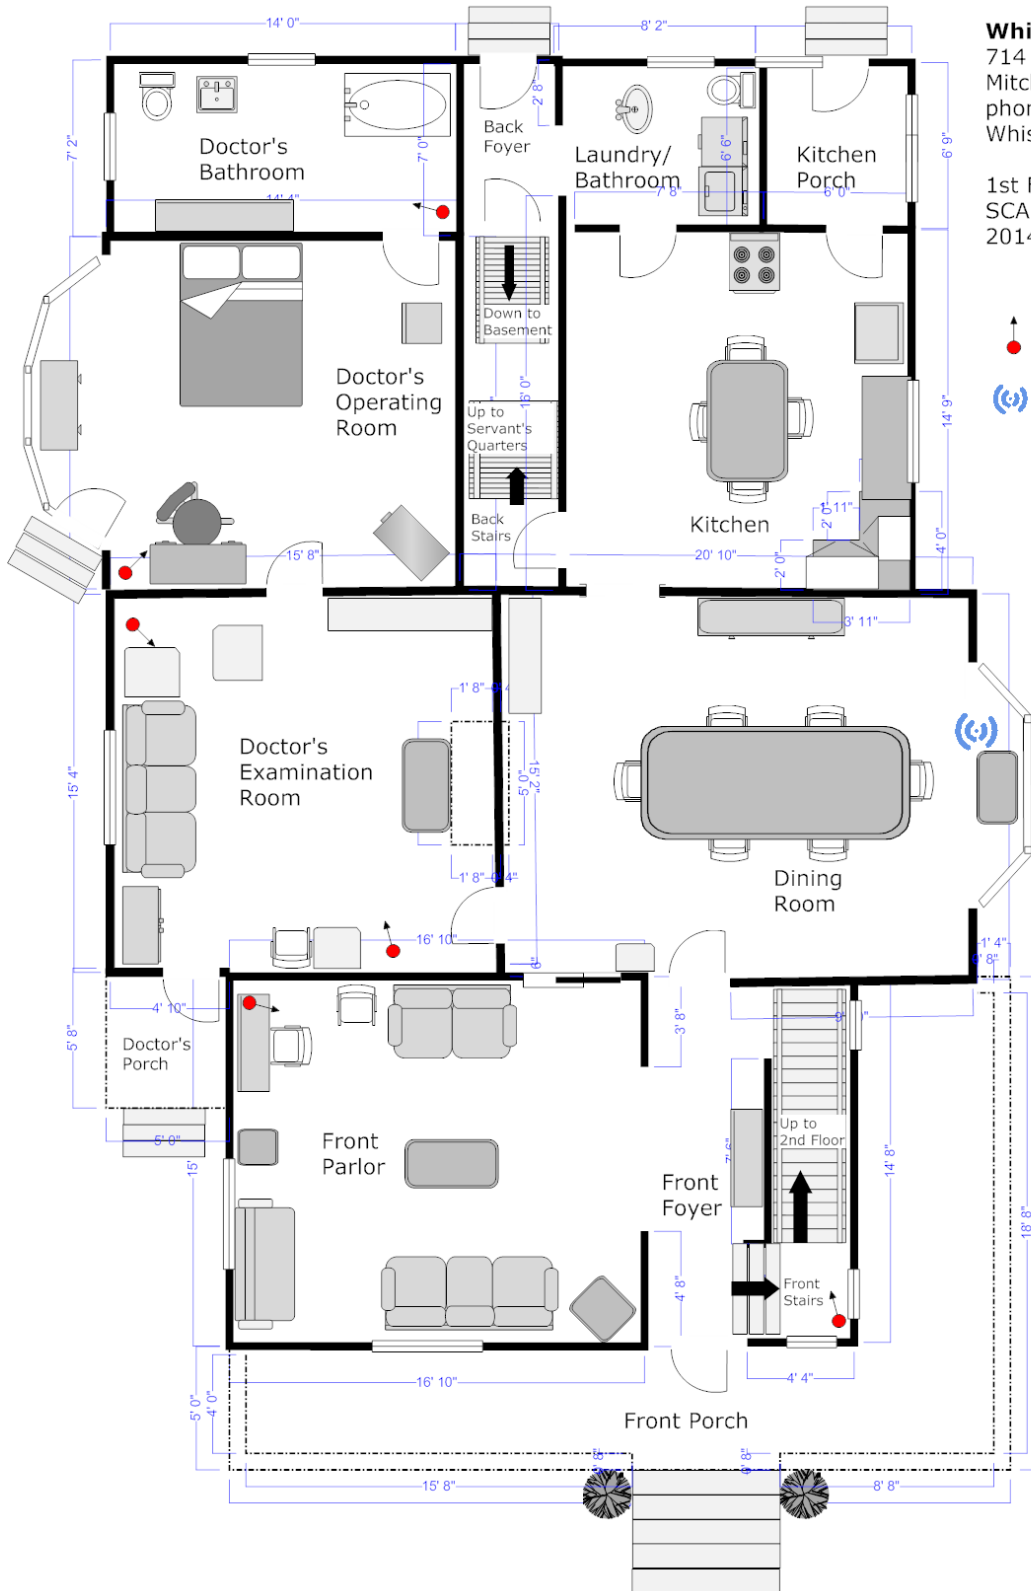

Every house has a story to tell...

Whispers Estate

...this one will haunt you!

714 W Warren Street
Mitchell, IN 47446
Phone: 855.557.7665

House Floorplans

Revision Date: **4/20/2014**

Questions, Problems, Comments, or Complaints: Call 855.557.7665

1st Floor

Whispers Estate
714 W Warren Street
Mitchell, IN 47446
phone: 855.557.7665
WhispersEstate@gmail.com

1st FLOOR
SCALE: **NOT TO SCALE**
2014-04-20 18:45hrs

-  * Suggested location/direction for video recording devices.
-  * Indicates location of Wi-Fi router.

3rd Floor

Whispers Estate

714 W Warren Street
Mitchell, IN 47446
phone: 855.557.7665
WhispersEstate@gmail.com

3rd FLOOR
SCALE: **NOT TO SCALE**
2014-04-20 18:45hrs

-  * Suggested location/direction for video recording devices.
-  * Indicates location of Wi-Fi router.